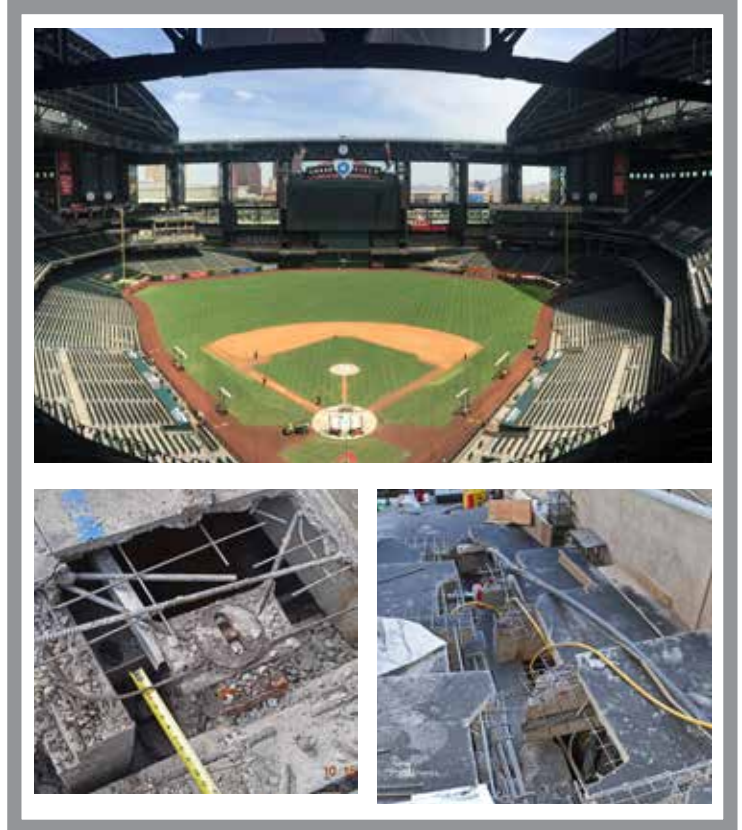

Location:

Phoenix Airport Hilton
2435 S. 47 St., Phoenix

Cost: Members: \$30
Non-Members: \$35
Students: \$10

Presented by:

Dennis Wipf, P.E.
*Forensic Structural Engineer with
Gervasio & Associates*

Chase Field has undergone significant structural repairs on portions of the stadium between 2011 and 2018.

***How could a stadium require \$20 million worth of repairs when it was only 13 years old?
Come and find out!***

The repairs included extensive concrete repair work due to corrosion. Many different repair methods and materials were used, with great attention to protecting the stadium from future moisture intrusion in repair areas. Large sections of the seating areas are cantilevered off of the concrete frame and connected with high-strength threaded rebar anchors. Extensive corrosion of this connection occurred from leaking joints and fireproofing, requiring complex repairs to this critical structural connection supporting over 200,000 pounds. This is only one of many complex repair conditions.

About Dennis:

Dennis began his 33-year career at Gervasio with the design of new buildings, and has since specialized exclusively in evaluations and repairs of concrete structures. He has received seven international awards from ICRI for outstanding concrete repair projects, Chase Field being one of them. He graduated from Utah State University with a Bachelor of Science in Civil Engineering in 1985. Wipf is a member of ACI and ICRI, is Co-Chair of the ICRI Evaluation Committee 210, and was instrumental in establishing the ICRI Arizona Chapter where he served as the President and on the Board of Directors. Dennis is also a Structural Specialist on the Phoenix Fire Department FEMA Urban Search and Rescue Team and served on deployments to New Orleans for Hurricane Katrina, and others.